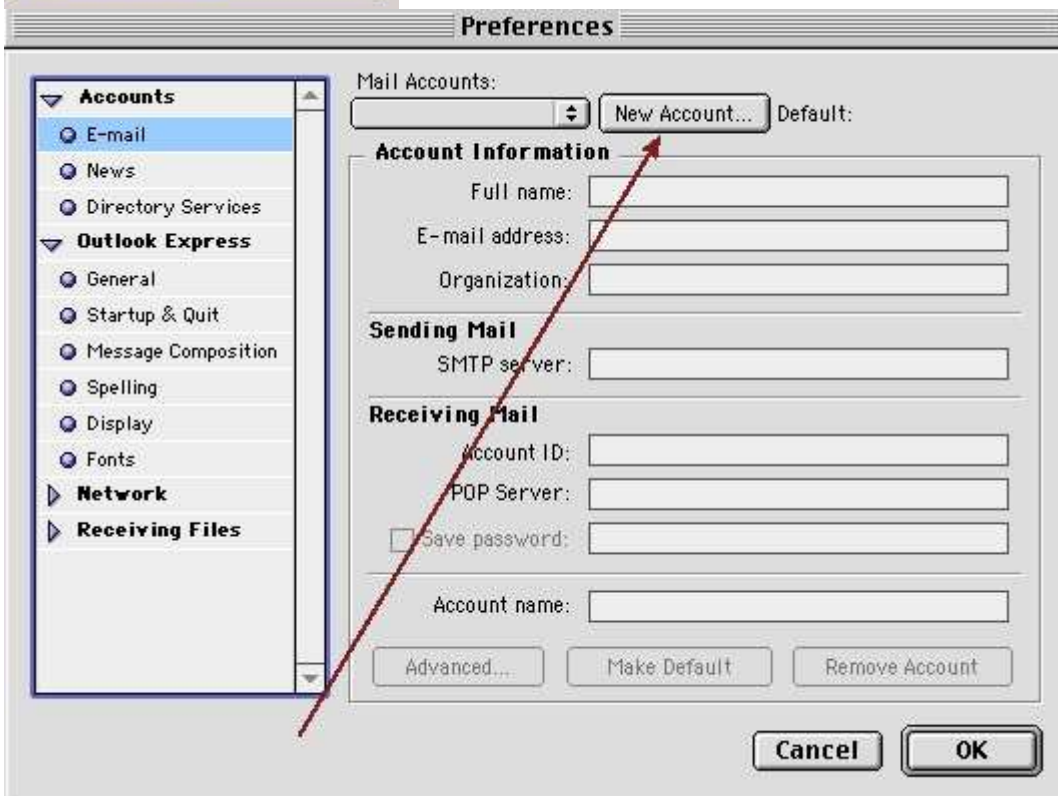

WEBURL-REG <http://www.dominioweb.org>
Istruzioni per creare account mail con Mac Outlook Express

New Account

New Account

Account name:

Account type:

POP

IMAP

Preferences

Mail Accounts: Default: **webmaster**

Account Information

1 Full name:

2 E-mail address:

Organization:

Sending Mail

3 SMTP server:

Receiving Mail